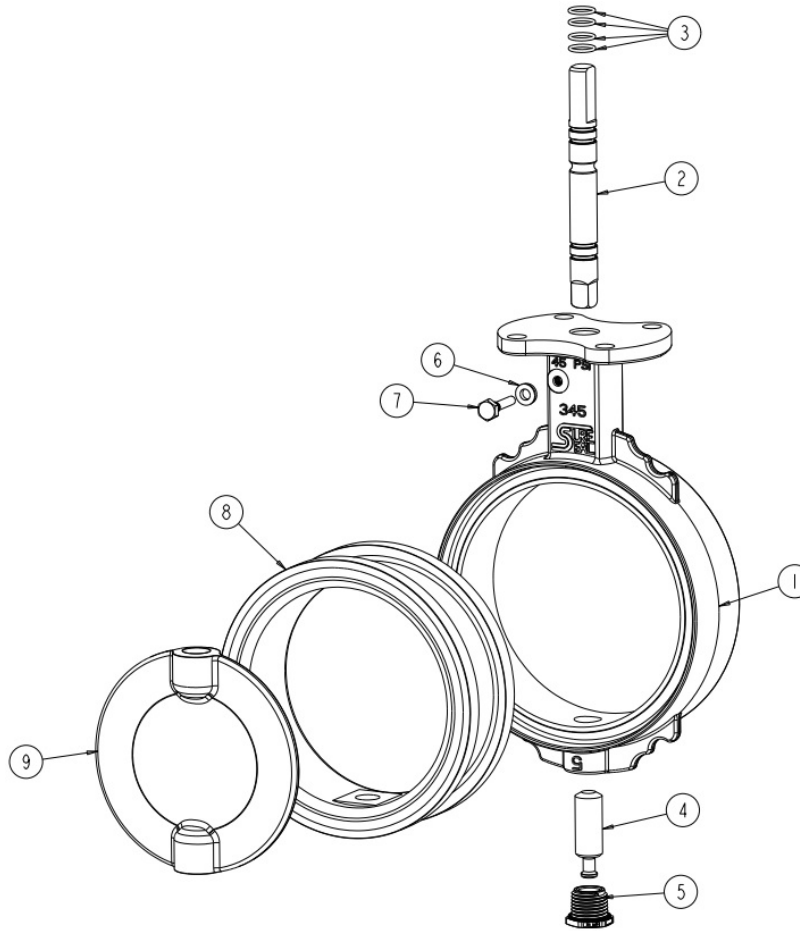

## 4" 345 Butterfly Valve

ITEM	PART NUMBER	DESCRIPTION	QTY.
1	4-345-206	4" 345 ALUMINUM HOUSING	1
2	4-6-345-TS	TOP STEM	1
3	12442	O-RING BUNA-N 2-014	1
4	4-6-345-BS	BOTTOM STEM	1
5	2-6-PPLG	PLUG, VALVE STEM	1

ITEM	PART NUMBER	DESCRIPTION	QTY.
6	12477	SEAL WASHER, 1/4" 18-8 SS NEOPRENE	1
7	2-6-345-STEM-PIN	TOP STEM RETAINING PIN	1
8	4-500-522XXX	4" SEAT (see chart below)	1
9	4-300-322XXX	4" DISC (see chart below)	1

SEAT CHART MATERIAL					
BLACK NITRILE	WHITE NITRILE	EPDM	VITON	SILICONE	TEFLON
X-500-522700	X-500-522701	X-500-522515	X-500-522540	X-500-522561	X-500-522650

DISC CHART MATERIAL			
NODULAR IRON	STAINLESS STEEL	NYLON COATED	ALUMINUM BRONZE
X-300-322237	X-300-322209	X-300-322207U	X-300-322203

\*NOTE (X)= VALVE SIZE